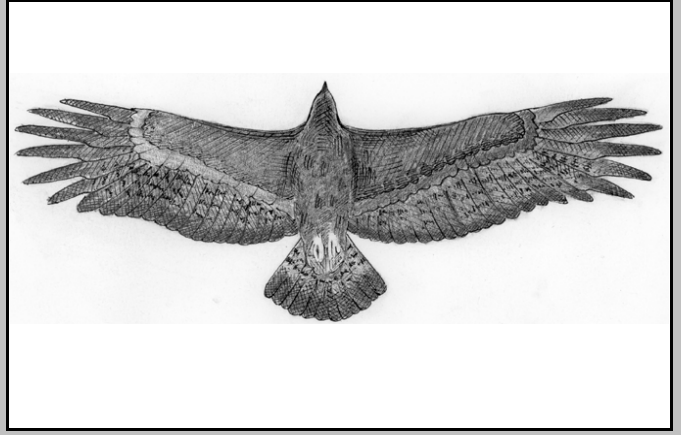

Possible Tag Colours

red
grey
yellow
orange
pink
white
light green
bottle green
pale blue
dark blue

Possible Tag Marks

horizontal bar
diagonal bar
spot
triangle
A - Z
0 - 9

Mark Style A

Mark Style B

Mark Style C

Photos copyright Andy Hay (RSPB-images.com)

Identification Key

Adult White Tailed Eagle

Adult Golden Eagle

Immature White Tailed Eagle

Immature Golden Eagle

Other general notes about sighting

Please return completed forms to the nearest data co-ordinator: